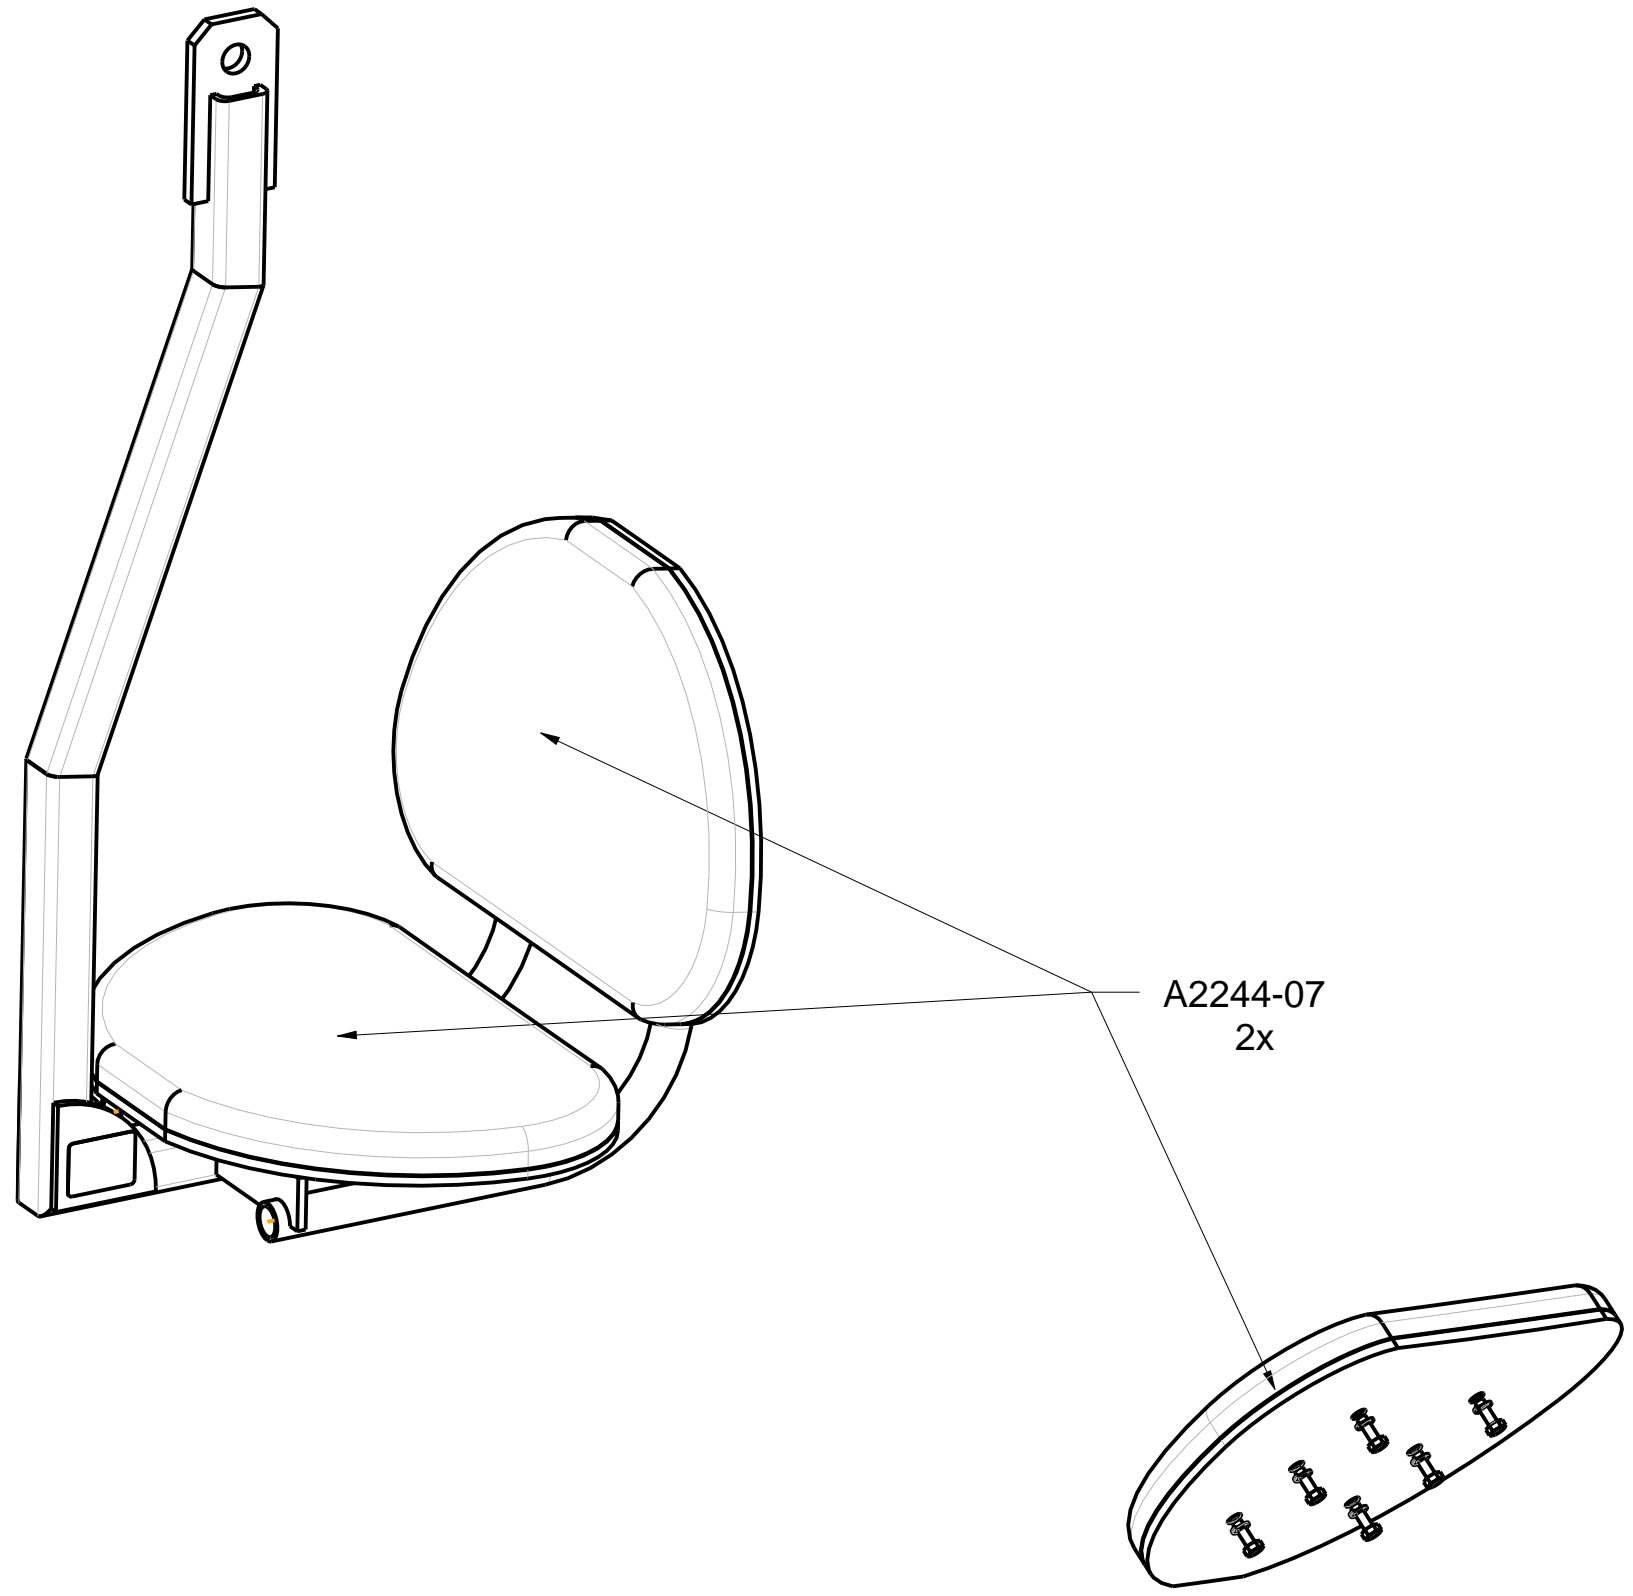

8

7

6

5

4

3

2

1

Product number:

IN-2244

H
G
F
E
D
C
B
A

H
G
F
E
D
C
B
A

A2244-07
2x

PAT. NO.:		©14/01/2011	©
PRODUITS DE SERVICE PUBLICS INNOVA INC. INNOVA PUBLIC UTILITY PRODUCTS INC.			
<small>© 9105-0732 QUEBEC INC. and under exclusive license to INNOVA PUBLIC UTILITY PRODUCTS INC., (hereafter « INNOVA »). All rights reserved. Protected under the Copyright Act of Canada and international treaties and agreements regarding copyrights. Violators are subject to prosecution and other legal recourses for infringement. Any reproduction, adaptation or other use or disclosure whatsoever, in totality or in part, and in any form or by any means whatsoever, strictly forbidden and requires the prior written approval of INNOVA. All data is the exclusive property of 9105-0732 QUEBEC INC. and under exclusive license to INNOVA and cannot be used nor disclosed in any way either without the prior written approval of INNOVA.</small>			
WEIGHT:	TITLE:		
40 Lb	Positioning seat		
18 Kg			
COLOR:	MATERIAL:	SHEET(S):	PROJECT:
Yellow security	Aluminum	3 / 3	IN-2244