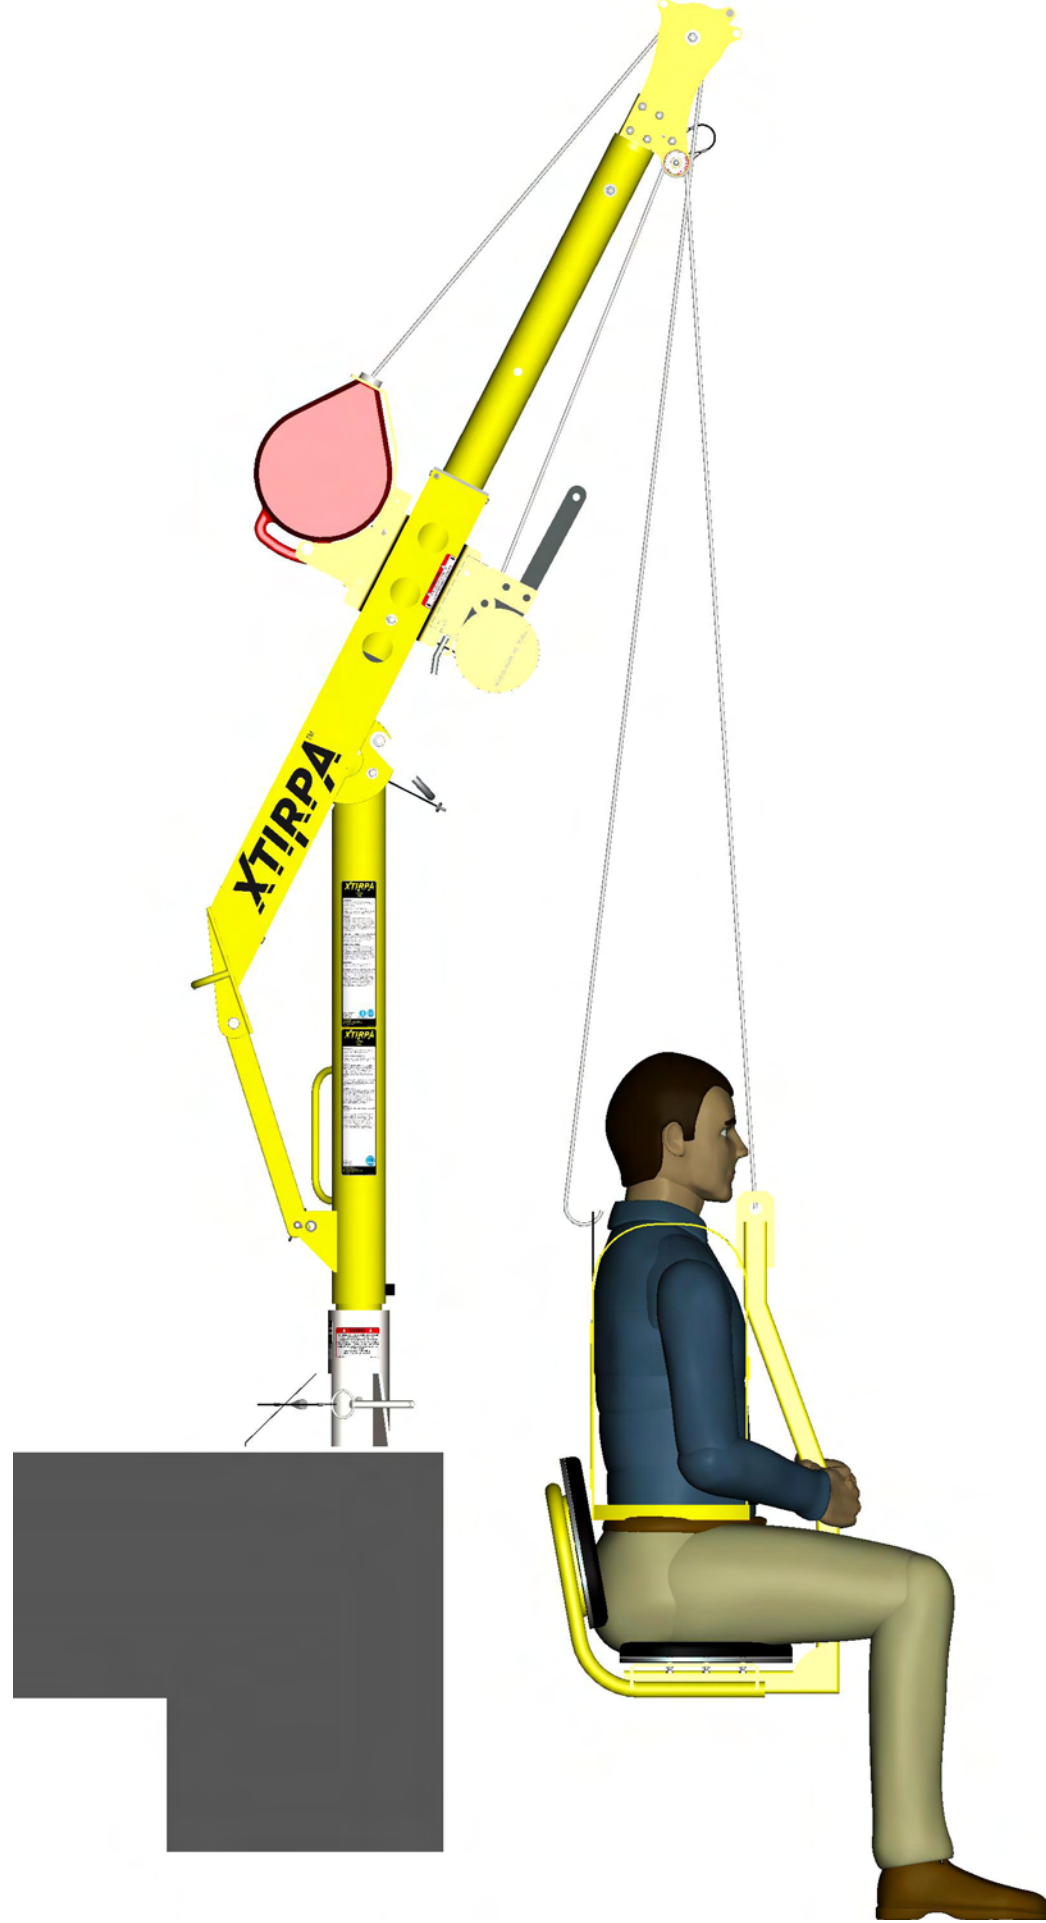

Product number: IN-2244

H
G
F
E
D
C
B
A

H
G
F
E
D
C
B
A

PAT. NO.:		©14/01/2011	©
PRODUITS DE SERVICE PUBLICS INNOVA INC. INNOVA PUBLIC UTILITY PRODUCTS INC.			
<small>© 9105-0732 QUEBEC INC. and under exclusive license to INNOVA PUBLIC UTILITY PRODUCTS INC., (hereafter « INNOVA »). All rights reserved. Protected under the Copyright Act of Canada and international treaties and agreements regarding copyrights. Violators are subject to prosecution and other legal recourses for infringement. Any reproduction, adaptation or other use or disclosure whatsoever, in totality or in part, and in any form or by any means whatsoever, strictly forbidden and requires the prior written approval of INNOVA. All data is the exclusive property of 9105-0732 QUEBEC INC. and under exclusive license to INNOVA and cannot be used nor disclosed in any way either without the prior written approval of INNOVA.</small>			
WEIGHT:	TITLE:		
40 Lb	Positioning seat		
18 Kg			
COLOR:	MATERIAL:	SHEET(S):	PROJECT:
Yellow security	Aluminum	2 / 3	IN-2244