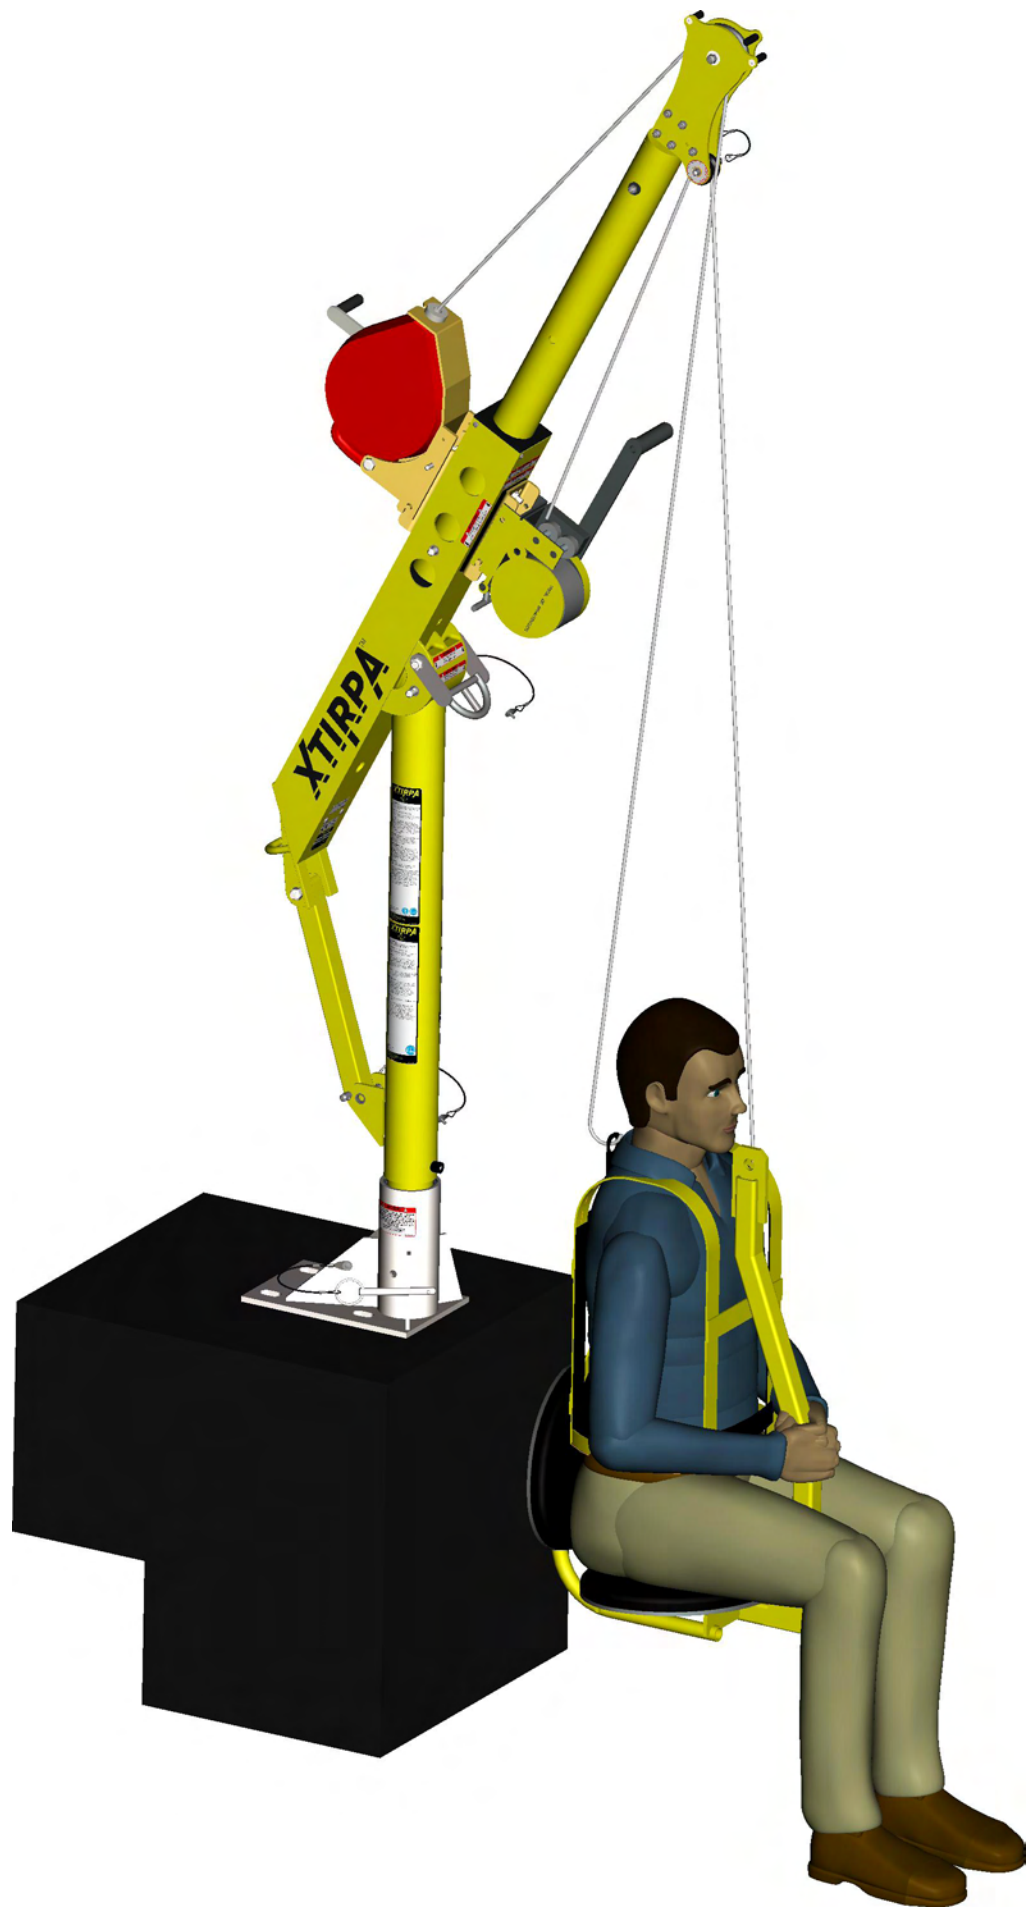

Product number: IN-2244

H
G
F
E
D
C
B
A

H
G
F
E
D
C
B
A

PAT. NO.:		©14/01/2011	©
PRODUITS DE SERVICE PUBLICS INNOVA INC. INNOVA PUBLIC UTILITY PRODUCTS INC.			
<small>© 9105-0732 QUEBEC INC. and under exclusive license to INNOVA PUBLIC UTILITY PRODUCTS INC., (hereafter « INNOVA »). All rights reserved. Protected under the Copyright Act of Canada and international treaties and agreements regarding copyrights. Violators are subject to prosecution and other legal recourses for infringement. Any reproduction, adaptation or other use or disclosure whatsoever, in totality or in part, and in any form or by any means whatsoever, strictly forbidden and requires the prior written approval of INNOVA. All data is the exclusive property of 9105-0732 QUEBEC INC. and under exclusive license to INNOVA and cannot be used nor disclosed in any way either without the prior written approval of INNOVA.</small>			
WEIGHT:	TITLE:		
40 Lb	Positioning seat		
18 Kg			
COLOR:	MATERIAL:	SHEET(S):	PROJECT:
Yellow security	Aluminum	2 / 3	IN-2244