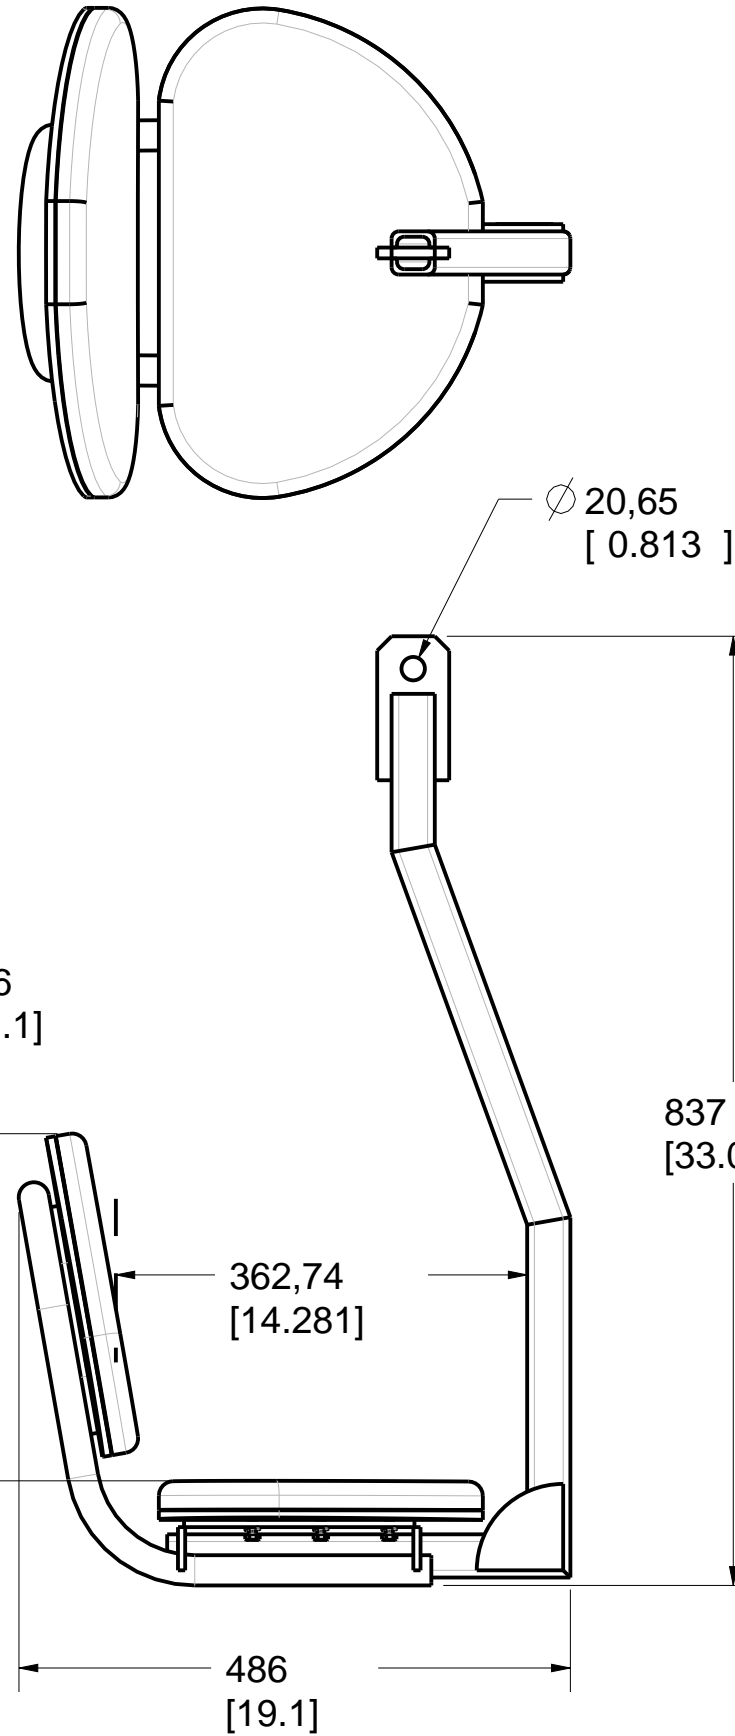

Product number: IN-2244

PAT. NO.:		©14/01/2011	©
PRODUITS DE SERVICE PUBLICS INNOVA INC. INNOVA PUBLIC UTILITY PRODUCTS INC.			
<small>© 9105-0732 QUEBEC INC. and under exclusive license to INNOVA PUBLIC UTILITY PRODUCTS INC., (hereafter « INNOVA »). All rights reserved. Protected under the Copyright Act of Canada and international treaties and agreements regarding copyrights. Violators are subject to prosecution and other legal recourses for infringement. Any reproduction, adaptation or other use or disclosure whatsoever, in totality or in part, and in any form or by any means whatsoever, strictly forbidden and requires the prior written approval of INNOVA. All data is the exclusive property of 9105-0732 QUEBEC INC. and under exclusive license to INNOVA and cannot be used nor disclosed in any way either without the prior written approval of INNOVA.</small>			
WEIGHT:	TITLE:		
40 Lb	Positioning seat		
18 Kg			
COLOR:	MATERIAL:	SHEET(S):	PROJECT:
Yellow security	Aluminum	1 / 3	IN-2244