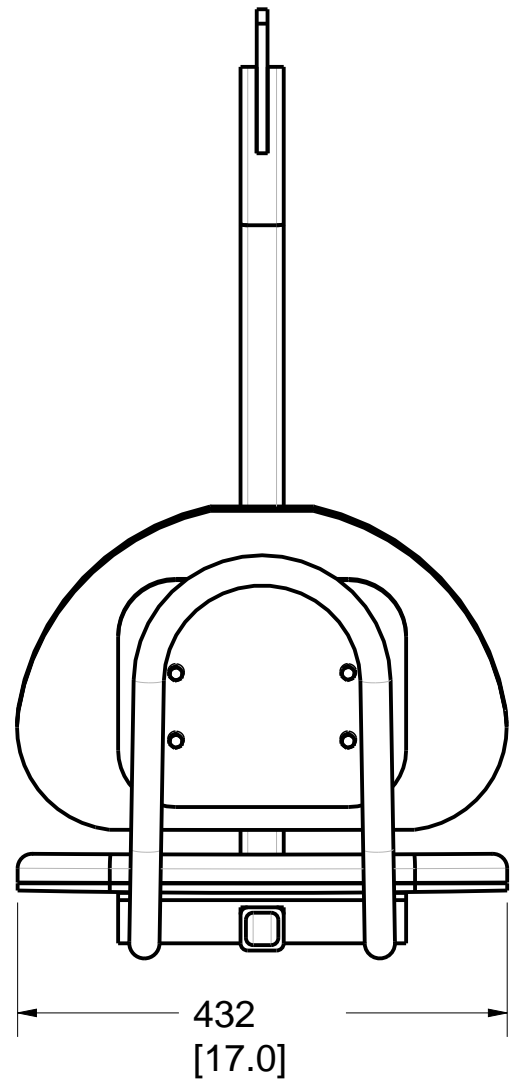

Product number: IN-2244

PAT. NO.:		©14/01/2011	©
PRODUITS DE SERVICE PUBLICS INNOVA INC. INNOVA PUBLIC UTILITY PRODUCTS INC.			
<small>© 9105-0732 QUEBEC INC. and under exclusive license to INNOVA PUBLIC UTILITY PRODUCTS INC., (hereafter « INNOVA »). All rights reserved. Protected under the Copyright Act of Canada and international treaties and agreements regarding copyrights. Violators are subject to prosecution and other legal recourses for infringement. Any reproduction, adaptation or other use or disclosure whatsoever, in totality or in part, and in any form or by any means whatsoever, strictly forbidden and requires the prior written approval of INNOVA. All data is the exclusive property of 9105-0732 QUEBEC INC. and under exclusive license to INNOVA and cannot be used nor disclosed in any way either without the prior written approval of INNOVA.</small>			
WEIGHT:	TITLE:		
40 Lb	Positioning seat		
18 Kg			
COLOR:	MATERIAL:	SHEET(S):	PROJECT:
Yellow security	Aluminum	1 / 3	IN-2244